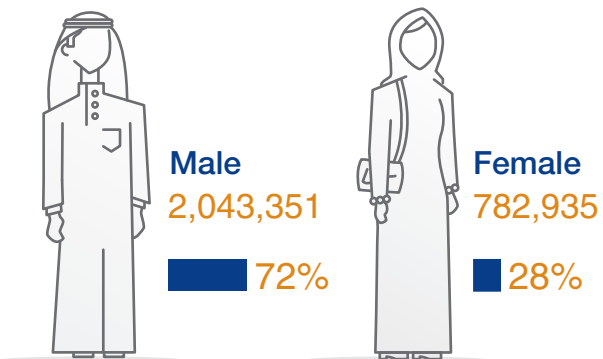

Population by Gender

These data represents the number of individuals in all age groups (Qataris and Non-Qataris) within the boundaries of the State of Qatar.