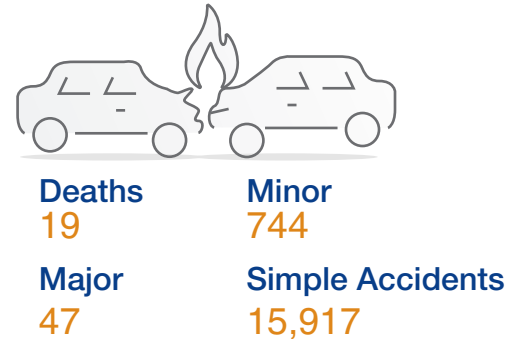

Traffic Accidents Cases