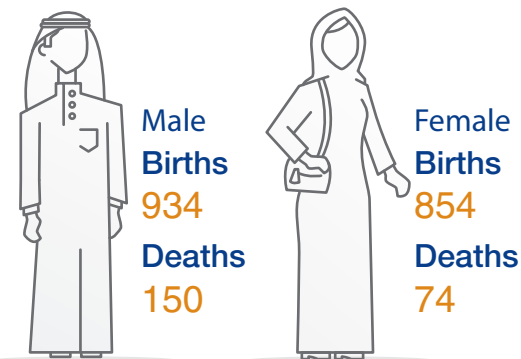

جهاز التخطيط والإحصاء
Planning and Statistics Authority

Glance QATAR MONTHLY STATISTICS

Statistics of March 2022

Published by the Planning and Statistics Authority, giving a monthly statistical image on some economic, demographic and social aspects.

psaqatar psa_qatar www.psa.gov.qa

Births & Deaths